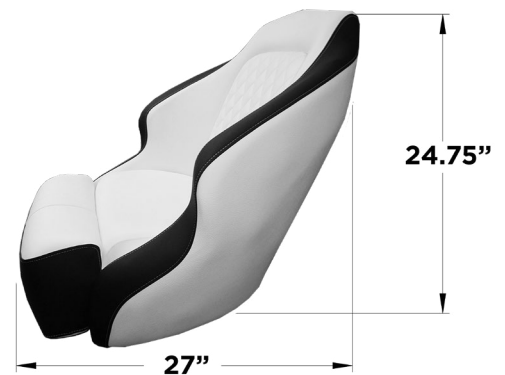

## ANCLOTE BUCKET SEAT

Introducing the Anclote Bucket Seat - the perfect combination of comfort, durability, functionality, and style. Longer boat rides in the Anclote Bucket Seat are instantly more enjoyable because of its state-of-the-art design with an integrated seat suspension - a mesh, shock-absorbing system that is integrated into the injection-molded seat bottom. The Anclote Bucket Seat also features plush cushioning, a wrap-around body style accented with premium diamond quilting, and an adjustable bolster - allowing for boaters to stand and steer when at the helm. This premium-quality bucket seat features high-density, anti-bacterial foam padding and marine-grade vinyl fabric treated with anti-microbial and UV stabilizers.

### FEATURES & BENEFITS

- Ideal for pilot house boats, pontoons and dual consoles
- Features integrated seat suspension for enhanced comfort
- Rotomolded seat shell construction with a reinforced seat bottom
- Adjustable bolster
- Elegant diamond quilting
- Premium quality, marine-grade vinyl fabric treated with anti-microbial and UV stabilizers
- Plush, anti-bacterial foam padding, which provides durable support and protection from mold and mildew
- Form-fitting sides keep you comfortable
- Flexible, contemporary design
- Meets ABYC H-31 impact test
- Available in four different color combinations
- Mounts to any standard pedestal with a 5.25" 4-hole pattern

PART NUMBER	DESCRIPTION	WIDTH	DEPTH	HEIGHT	COLOR	UNIT	CoO	STD. PK.	UPC
BA1-25WHT	Anclote Diamond Bucket Seat	25.5"	27"	24.75"	White	Each	USA	1	631195091919
BA1-25WHT-BLK	Anclote Diamond Bucket Seat	25.5"	27"	24.75"	Black & White	Each	USA	1	631196091925
BA1-25WHT-GRY	Anclote Diamond Bucket Seat	25.5"	27"	24.75"	Light Gray & White	Each	USA	1	631197091931
BA1-25GRY-BLK	Anclote Diamond Bucket Seat	25.5"	27"	24.75"	Black & Light Gray	Each	USA	1	631198091947